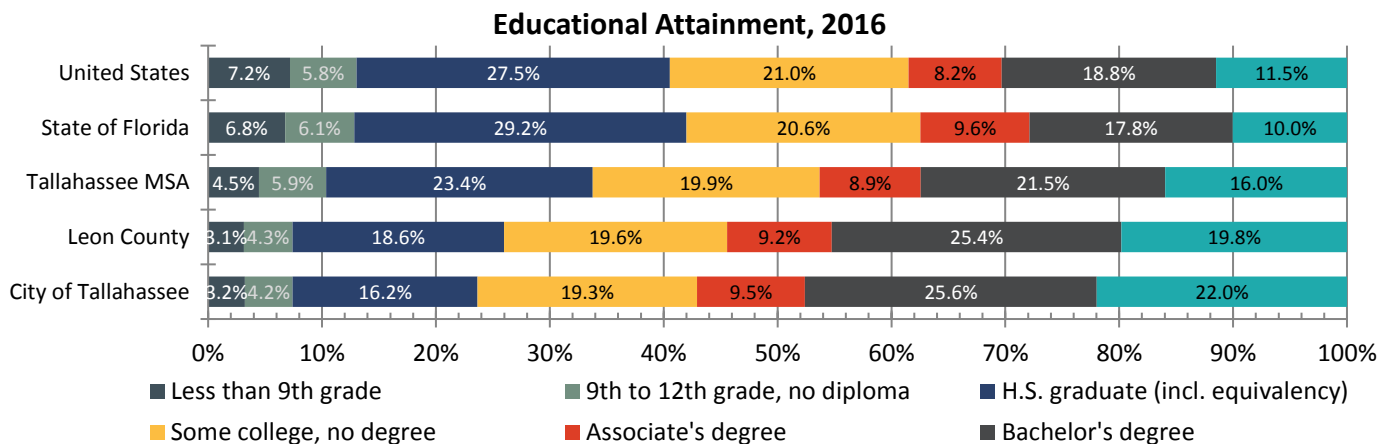

Demographics

Population: Educational Attainment

Trend: The level of educational attainment has steadily increased in Leon County. As of 2016, 45.2% of Leon County residents 25 years and over had obtained a Bachelor's degree or higher, up from 41.7% in 2000. In comparison, 27.8% of State of Florida residents and 30.3% of US residents 25 years and over had obtained a Bachelor's degree or higher. Nearly 48% of Tallahassee residents had a bachelor's degree or higher.

Educational Attainment Level as of 2016*	City of Tallahassee	Leon County	Tallahassee MSA	State of Florida	United States
Less than 9th grade	3.2%	3.1%	4.5%	6.8%	7.2%
9th to 12th grade, no diploma	4.2%	4.3%	5.9%	6.1%	5.8%
H.S. graduate (incl. equivalency)	16.2%	18.6%	23.4%	29.2%	27.5%
Some college, no degree	19.3%	19.6%	19.9%	20.6%	21.0%
Associate's degree	9.5%	9.2%	8.9%	9.6%	8.2%
Bachelor's degree	25.6%	25.4%	21.5%	17.8%	18.8%
Graduate or professional degree	22.0%	19.8%	16.0%	10.0%	11.5%

* Population 25 years and older.

Source: U.S. Department of Commerce, Bureau of the Census, American Community Survey, 2012-2016

Educational Attainment in Leon County, Population 25 years and over

	2000	Percent 2000	2010	Percent 2010
Less than 9th grade	4,218	3.1%	3,762	2.4%
9th to 12th grade, no diploma	10,749	7.8%	10,802	7.0%
H.S. graduate (incl. equivalency)	25,963	18.9%	32,696	21.2%
Some college, no degree	27,956	20.3%	30,869	20.0%
Associate's degree	11,255	8.2%	12,393	8.0%
Bachelor's degree	33,040	24.0%	36,930	24.0%
Graduate or professional degree	24,356	17.7%	26,697	17.3%
Total	137,537		154,149	

Source: U.S. Department of Commerce, Bureau of the Census, 2000, American Community Survey, 2006-2010