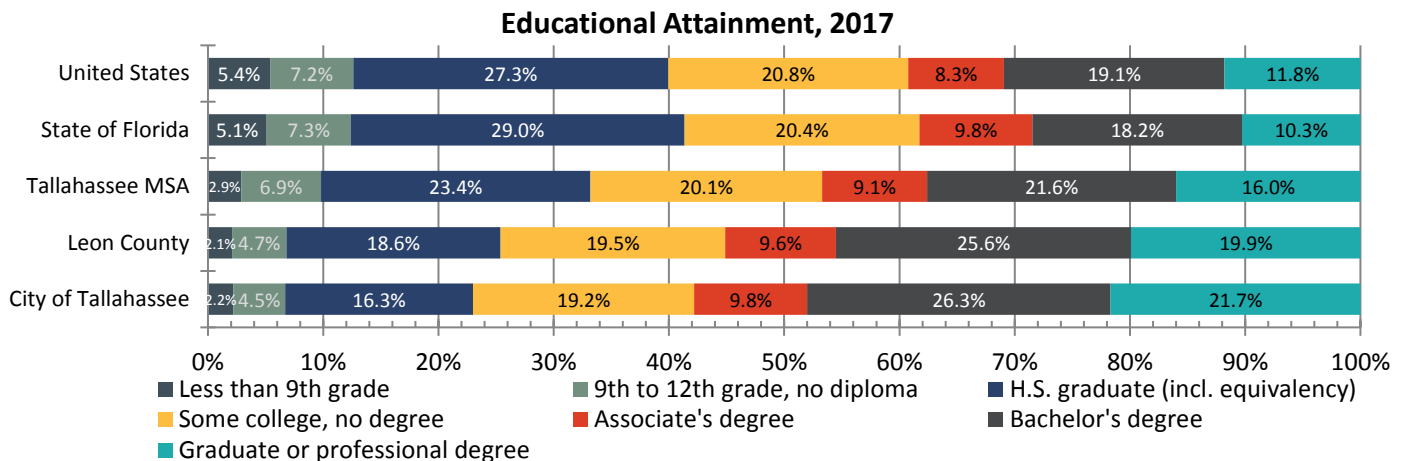

Demographics

Population: Educational Attainment

Trend: The level of educational attainment has steadily increased in Leon County. As of 2017, 45.5% of Leon County residents 25 years and over had obtained a Bachelor's degree or higher, up from 41.7% in 2000. In comparison, 28.5% of State of Florida residents and 30.9% of US residents 25 years and over had obtained a Bachelor's degree or higher. Some 48% of Tallahassee residents had a bachelor's degree or higher.

Educational Attainment Level as of 2017*	City of Tallahassee	Leon County	Tallahassee MSA	State of Florida	United States
Less than 9th grade	2.2%	2.1%	2.9%	5.1%	5.4%
9th to 12th grade, no diploma	4.5%	4.7%	6.9%	7.3%	7.2%
H.S. graduate (incl. equivalency)	16.3%	18.6%	23.4%	29.0%	27.3%
Some college, no degree	19.2%	19.5%	20.1%	20.4%	20.8%
Associate's degree	9.8%	9.6%	9.1%	9.8%	8.3%
Bachelor's degree	26.3%	25.6%	21.6%	18.2%	19.1%
Graduate or professional degree	21.7%	19.9%	16.0%	10.3%	11.8%

* Population 25 years and older.

Source: U.S. Department of Commerce, Bureau of the Census, American Community Survey, 2013-2017

Educational Attainment in Leon County, Population 25 years and over

	2000	Percent 2000	2010	Percent 2010
Less than 9th grade	4,218	3.1%	3,762	2.4%
9th to 12th grade, no diploma	10,749	7.8%	10,802	7.0%
H.S. graduate (incl. equivalency)	25,963	18.9%	32,696	21.2%
Some college, no degree	27,956	20.3%	30,869	20.0%
Associate's degree	11,255	8.2%	12,393	8.0%
Bachelor's degree	33,040	24.0%	36,930	24.0%
Graduate or professional degree	24,356	17.7%	26,697	17.3%
Total	137,537		154,149	

Source: U.S. Department of Commerce, Bureau of the Census, 2000, American Community Survey, 2006-2010