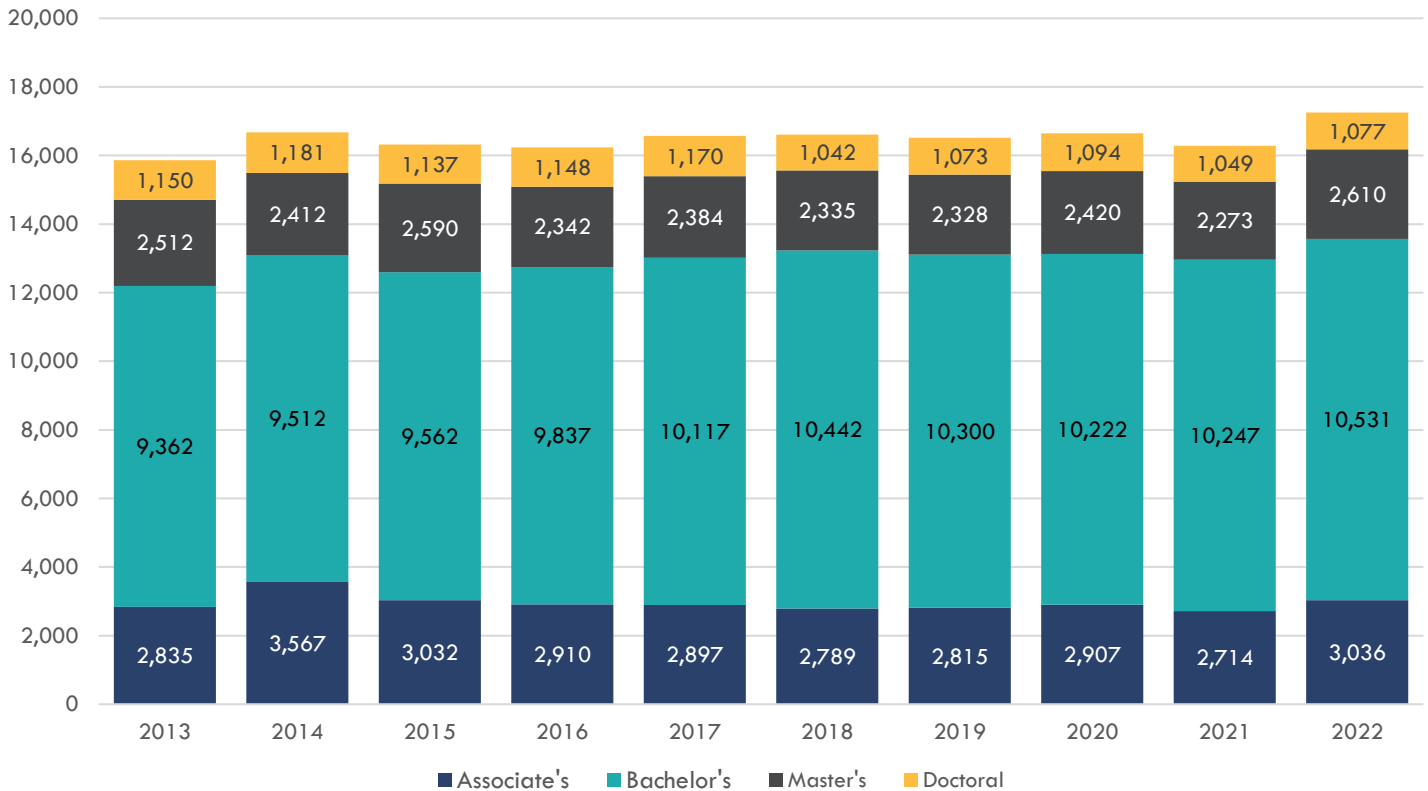

Baccalaureate Level and Above

School	Degree Type	2013	2014	2015	2016	2017	2018	2019	2020	2021	2022
Flagler College-Tallahassee	Bachelor's	136	172	189	140	134	173	163	145	N/A	N/A
	Associate's	102	113	67	54	48	40	43	30	25	43
Florida A&M University	Bachelor's	1,488	1,560	1,507	1,676	1,555	1,258	1,444	1,520	1,466	1,567
	Master's	274	277	231	271	252	303	311	285	303	346
	Doctoral*	401	335	353	326	327	340	319	331	304	328
Florida State University	Associate's	133	192	177	192	190	183	187	159	187	185
	Bachelor's	7,938	8,105	8,421	8,626	8,611	8,791	8,640	8,866	8,827	8,730
	Master's	2,316	2,065	2,153	2,064	2,076	2,117	1,962	2,325	2,407	3,068
Tallahassee Community College	Doctoral*	736	813	817	716	746	754	730	746	747	778
	Associate's	2,687	2,523	2,523	2,543	2,577	2,684	2,484	2,847	2,456	2,516
	Bachelor's								19	22	24

Year Total **16,211 16,155 16,438 16,608 16,516 16,643 16,283 17,273 16,744 17,585**

* Includes research/scholarship and professional practice degrees.

Note: Separate data for Flagler College-Tallahassee discontinued after 2020.

Source: National Center for Education Statistics, Integrated Postsecondary Education Data System

Total Degrees Awarded by Type, Baccalaureate Level and Above, 2013-2022