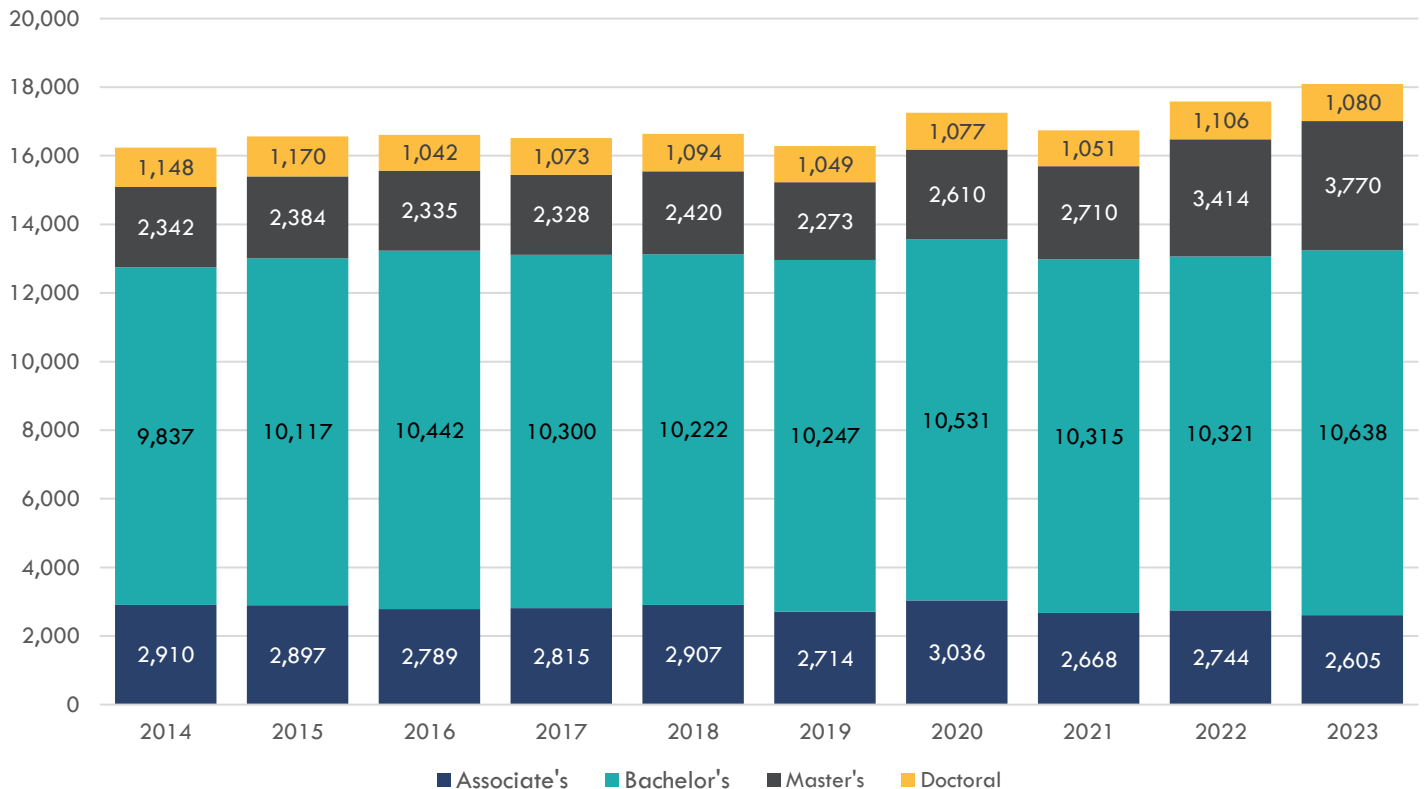

Education

Higher Education Institutions: Degrees Conferred

Trend: Between 2014 and 2023, on average nearly 18,400 postsecondary degrees were conferred annually by higher education institutions (16,700 baccalaureate level and higher, 1,400 below baccalaureate level), including an average of around 1,100 doctoral degrees per year.

Baccalaureate Level and Above

School	Degree Type	2014	2015	2016	2017	2018	2019	2020	2021	2022	2023
Flagler College-Tallahassee	Bachelor's	172	189	140	134	173	163	145	N/A	N/A	N/A
	Associate's	113	67	54	48	40	43	30	25	43	16
Florida A&M University	Bachelor's	1,560	1,507	1,676	1,555	1,258	1,444	1,520	1,466	1,567	1,466
	Master's	277	231	271	252	303	311	285	303	346	235
	Doctoral*	335	353	326	327	340	319	331	304	328	266
Florida State University	Associate's	192	177	192	190	183	187	159	187	185	184
	Bachelor's	8,105	8,421	8,626	8,611	8,791	8,640	8,866	8,827	8,730	9,140
	Master's	2,065	2,153	2,064	2,076	2,117	1,962	2,325	2,407	3,068	3,535
Tallahassee State College	Doctoral*	813	817	716	746	754	730	746	747	778	814
	Associate's	2,523	2,523	2,543	2,577	2,684	2,484	2,847	2,456	2,516	2,405
	Bachelor's							19	22	24	32
Year Total		16,155	16,438	16,608	16,516	16,643	16,283	17,273	16,744	17,585	18,093

Total Degrees Awarded by Type, Baccalaureate Level and Above, 2014-2023

Education

**Higher Education Institutions:
Degrees Conferred**

Trend: Between 2014 and 2023, on average nearly 18,400 postsecondary degrees were conferred annually by higher education institutions (16,700 baccalaureate level and higher, 1,400 below baccalaureate level), including an average of around 1,100 doctoral degrees per year.