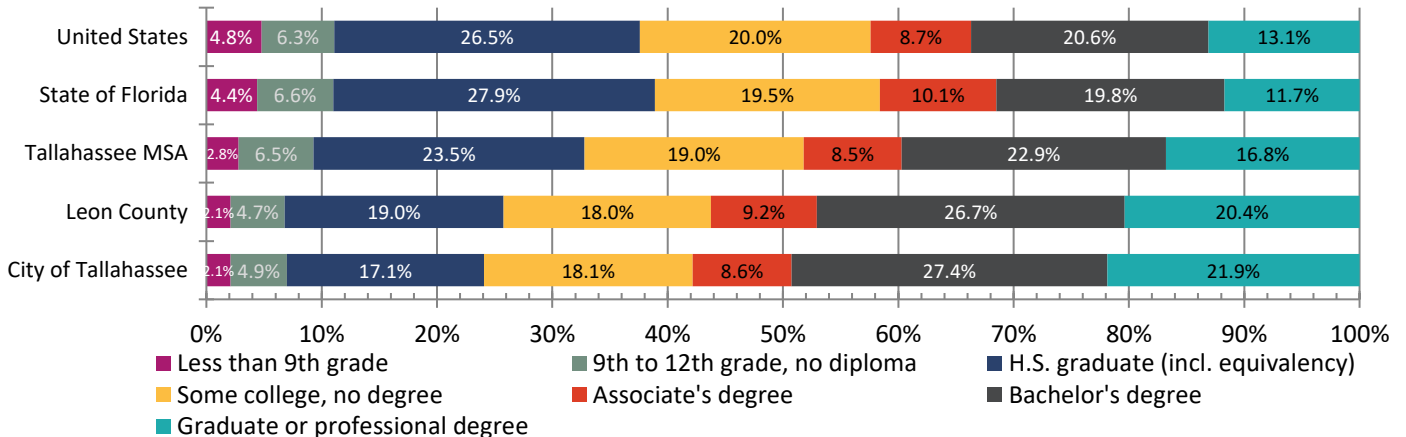

Workforce and Income

Population: Educational Attainment

Trend: The level of educational attainment has steadily increased in Leon County. As of 2021, 47.1% of Leon County residents 25 years and over had obtained a Bachelor's degree or higher, up from 41.7% in 2000. In comparison, 31.5% of State of Florida residents and 33.7% of US residents 25 years and over had obtained a Bachelor's degree or higher. Some 49.3% of Tallahassee city residents had a bachelor's degree or higher.

Educational Attainment Level as of 2020*	City of Tallahassee	Leon County	Tallahassee MSA	State of Florida	United States
Less than 9th grade	2.1%	2.1%	2.8%	4.4%	4.8%
9th to 12th grade, no diploma	4.9%	4.7%	6.5%	6.6%	6.3%
H.S. graduate (incl. equivalency)	17.1%	19.0%	23.5%	27.9%	26.5%
Some college, no degree	18.1%	18.0%	19.0%	19.5%	20.0%
Associate's degree	8.6%	9.2%	8.5%	10.1%	8.7%
Bachelor's degree	27.4%	26.7%	22.9%	19.8%	20.6%
Graduate or professional degree	21.9%	20.4%	16.8%	11.7%	13.1%

* Population 25 years and older.

Educational Attainment, 2021

Source: U.S. Department of Commerce, Bureau of the Census, American Community Survey, 2017-2021, Table S1501

Educational Attainment in Leon County, Population 25 years and over