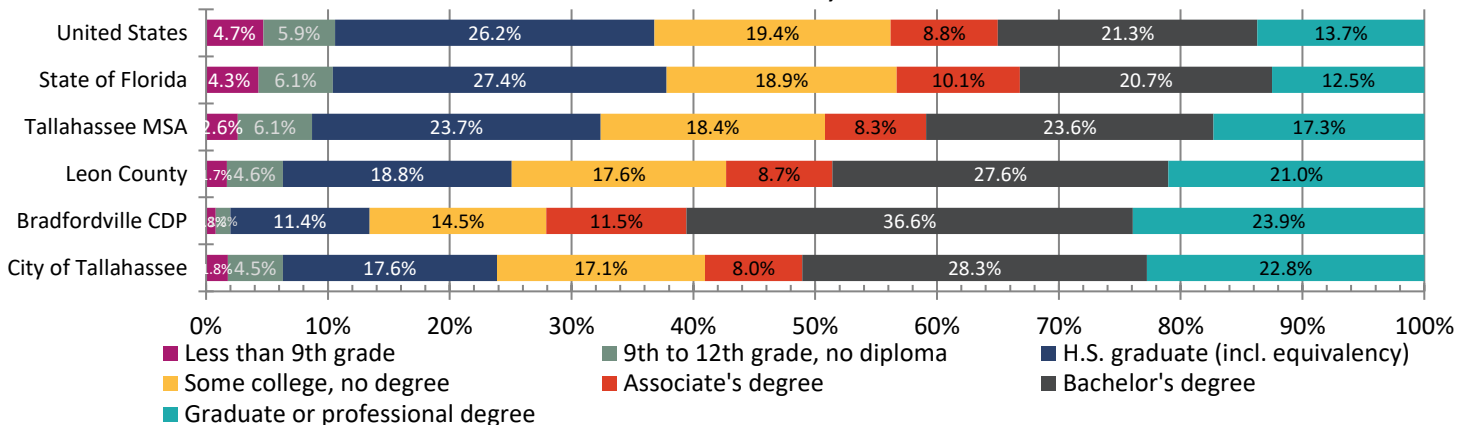

Workforce and Income

Population: Educational Attainment

Trend: The level of educational attainment has steadily increased in Leon County. As of 2023, 48.6% of Leon County residents 25 years and over had obtained a Bachelor's degree or higher, up from 41.7% in 2000. In comparison, 32.2% of State of Florida residents and 35.0% of US residents 25 years and over had obtained a Bachelor's degree or higher. Some 51.1% of Tallahassee city residents had a bachelor's degree or higher.

* Population 25 years and older.

Educational Attainment, 2023

Source: U.S. Department of Commerce, Bureau of the Census, American Community Survey, 2019-2023, Table S1501

Educational Attainment in Leon County, Population 25 years and over