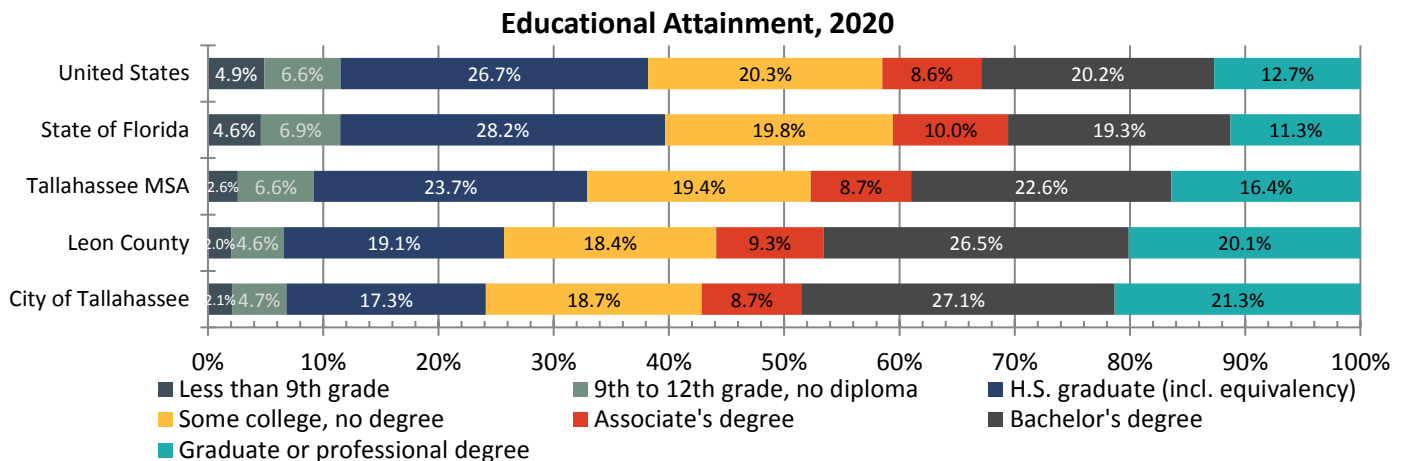

Workforce and Income

Population: Educational Attainment

Trend: The level of educational attainment has steadily increased in Leon County. As of 2020, 46.6% of Leon County residents 25 years and over had obtained a Bachelor's degree or higher, up from 41.7% in 2000. In comparison, 30.6% of State of Florida residents and 32.9% of US residents 25 years and over had obtained a Bachelor's degree or higher. Some 48.4% of Tallahassee city residents had a bachelor's degree or higher.

Educational Attainment Level as of 2020*	City of Tallahassee	Leon County	Tallahassee MSA	State of Florida	United States
Less than 9th grade	2.1%	2.0%	2.6%	4.6%	4.9%
9th to 12th grade, no diploma	4.7%	4.6%	6.6%	6.9%	6.6%
H.S. graduate (incl. equivalency)	17.3%	19.1%	23.7%	28.2%	26.7%
Some college, no degree	18.7%	18.4%	19.4%	19.8%	20.3%
Associate's degree	8.7%	9.3%	8.7%	10.0%	8.6%
Bachelor's degree	27.1%	26.5%	22.6%	19.3%	20.2%
Graduate or professional degree	21.3%	20.1%	16.4%	11.3%	12.7%

* Population 25 years and older.

Source: U.S. Department of Commerce, Bureau of the Census, American Community Survey, 2016-2020, Table S1501

Educational Attainment in Leon County, Population 25 years and over